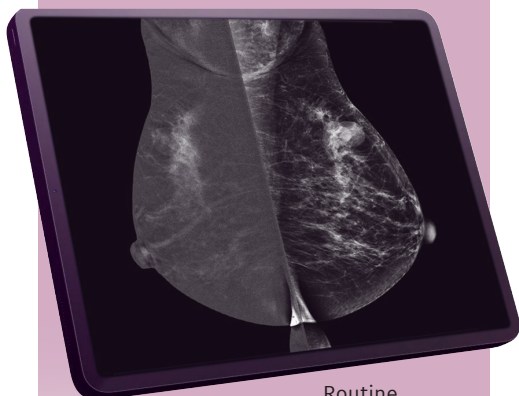

SenoBright HD Contrast-Enhanced Spectral Mammography Image

Routine Mammography Image

Join the SenoBright Club Today.
A community where you can learn, share and connect.
Go to senobrightclub.gehealthcare.com to sign up today.